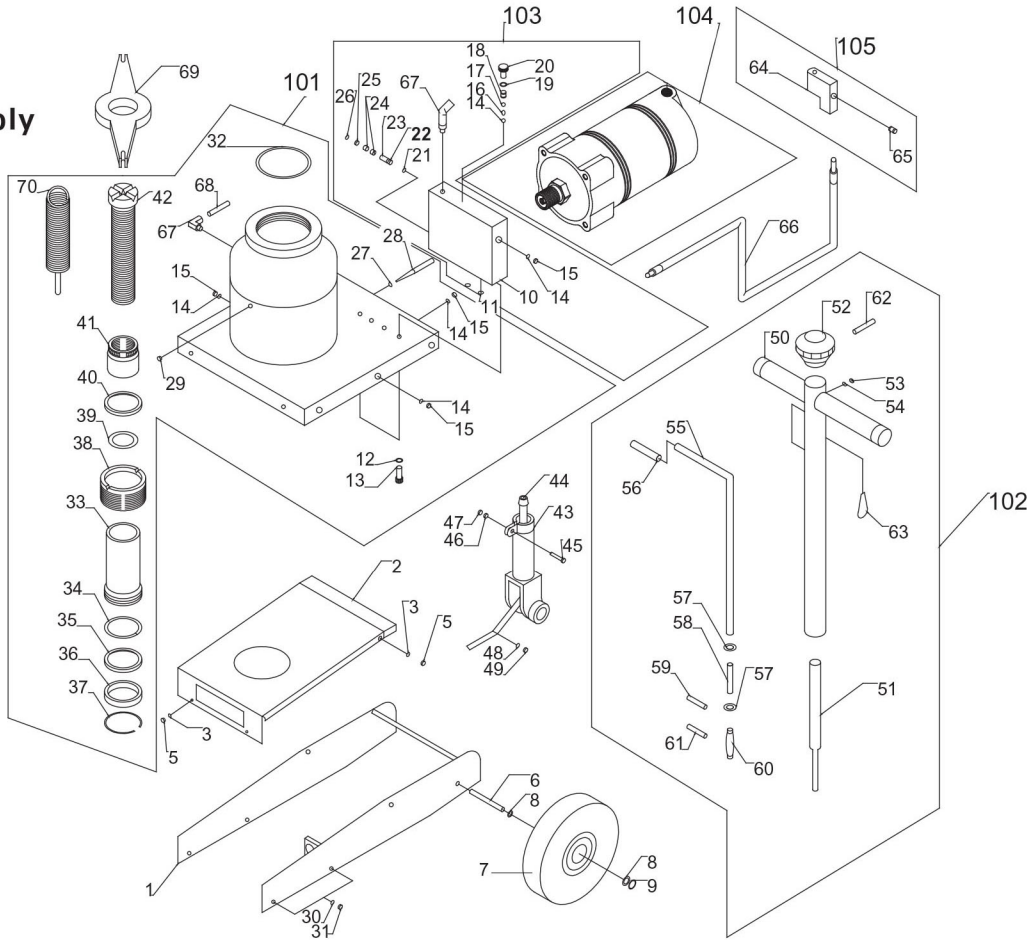

ZINKO

Hydraulic Jack

ZATJ-22S-4v2 Parts Breakdown

Toll Free: 1-800-579-8088 Web: www.zinko.com

REV 032316 page 1 of 2

Jack Assembly