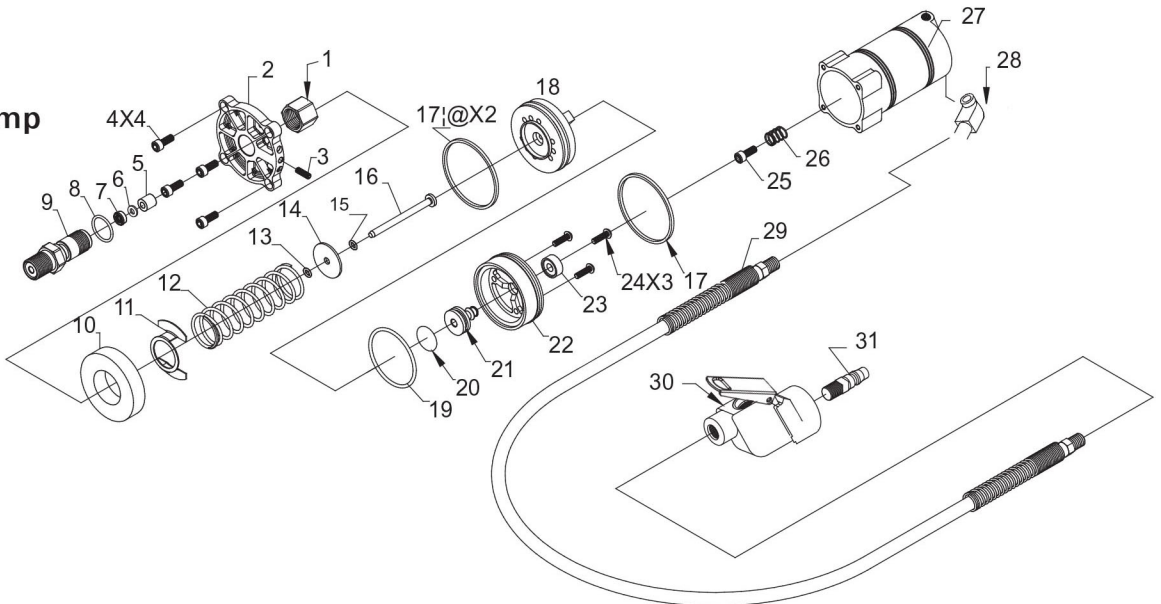

ZINKO

Hydraulic Jack

ZATJ-22S-4v2 Parts Breakdown

Toll Free: 1-800-579-8088 Web: www.zinko.com

REV 032316 page 1 of 2

Jack Assembly

Air Pump